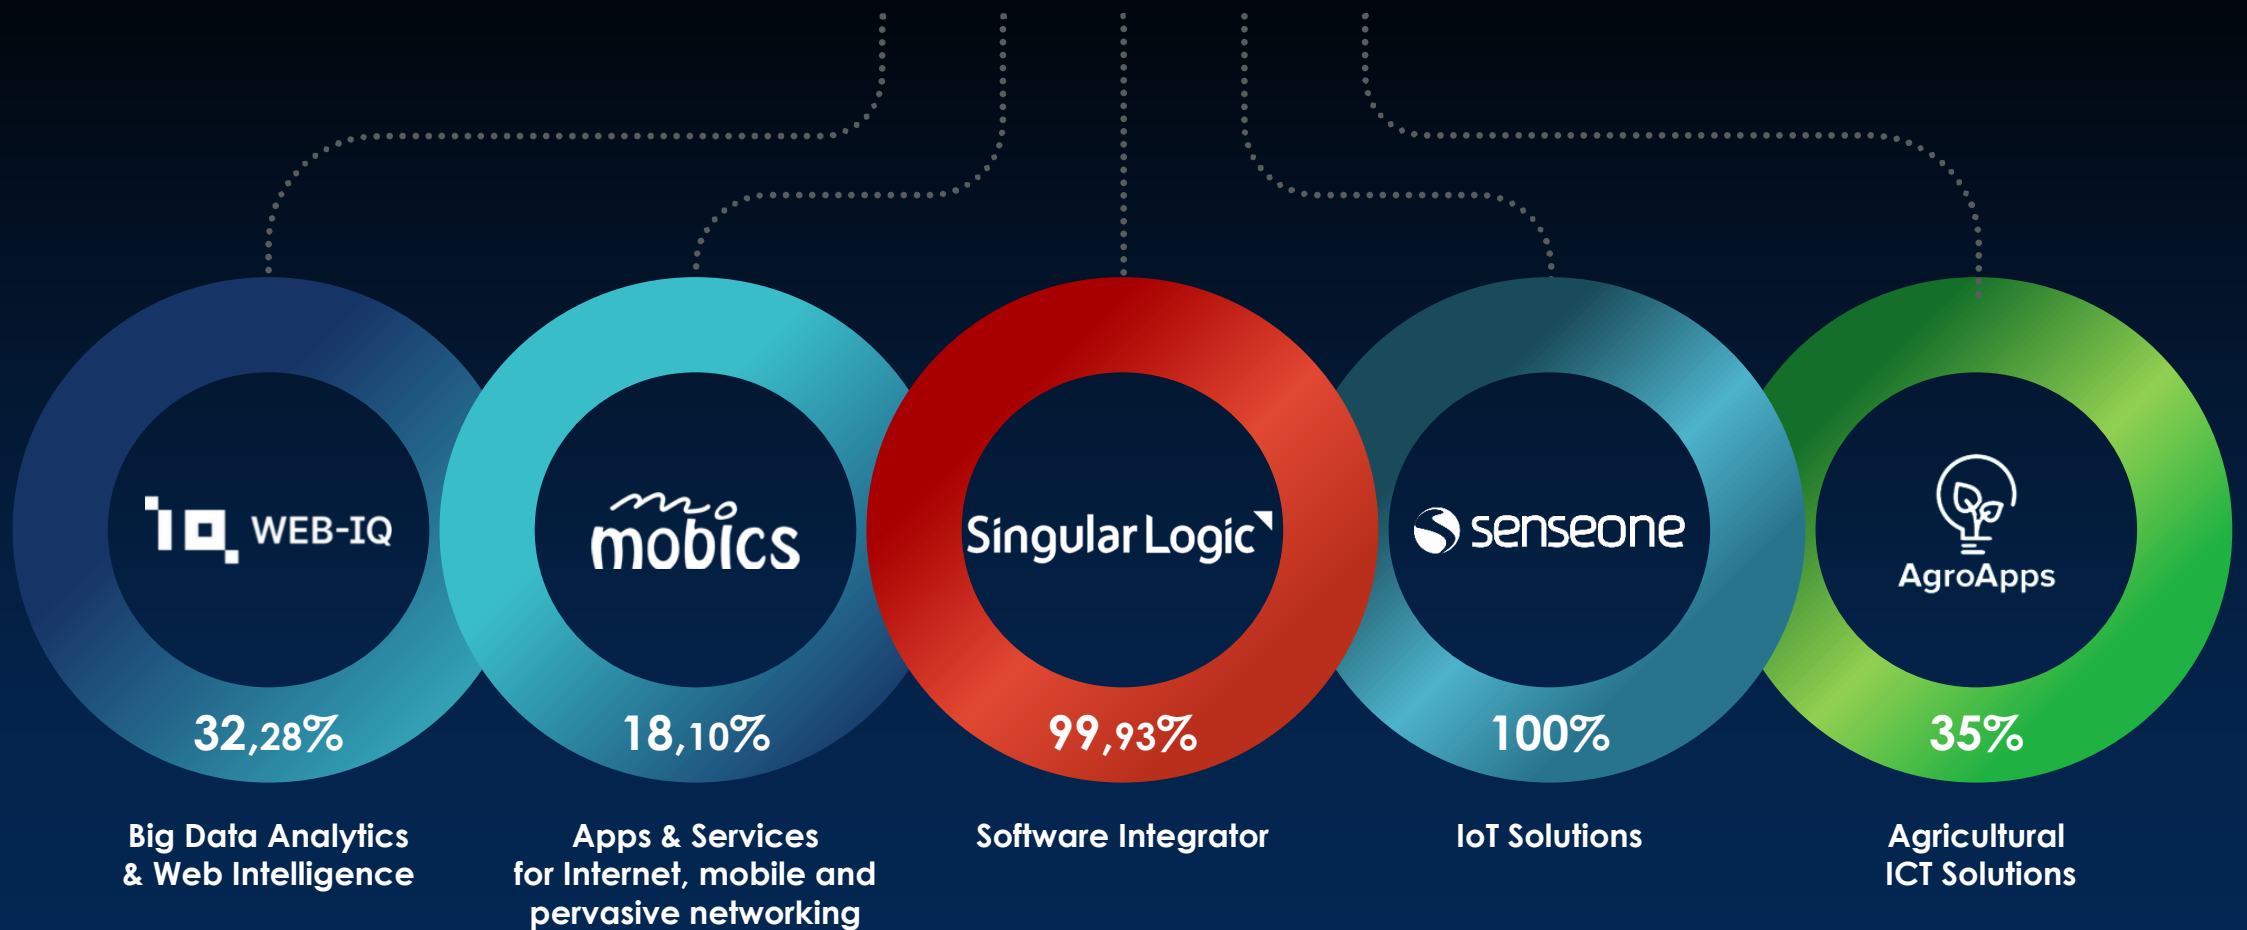

activating your digital success

SPACE

GROUP OF COMPANIES

SPACE

Singular Logic

activating your digital success

by providing holistic integrated hardware and software solutions
to simplify complexity and accelerate your business performance

Singular Logic

SPACE

**Business
Workflow
Optimization**

**Vertical
Markets
Software**

**e-Government
Solutions**

**Custom
Software**

**IT
Systems**

Network

UCC

Security

**Physical
Security**

**Enterprise
Software**

We are SingularLogic

SingularLogic is a leading Software Integrator that responds to digital transformation challenges by providing comprehensive enterprise software solutions and services, leading large Enterprises and the Public Sector towards the contemporary digital reality