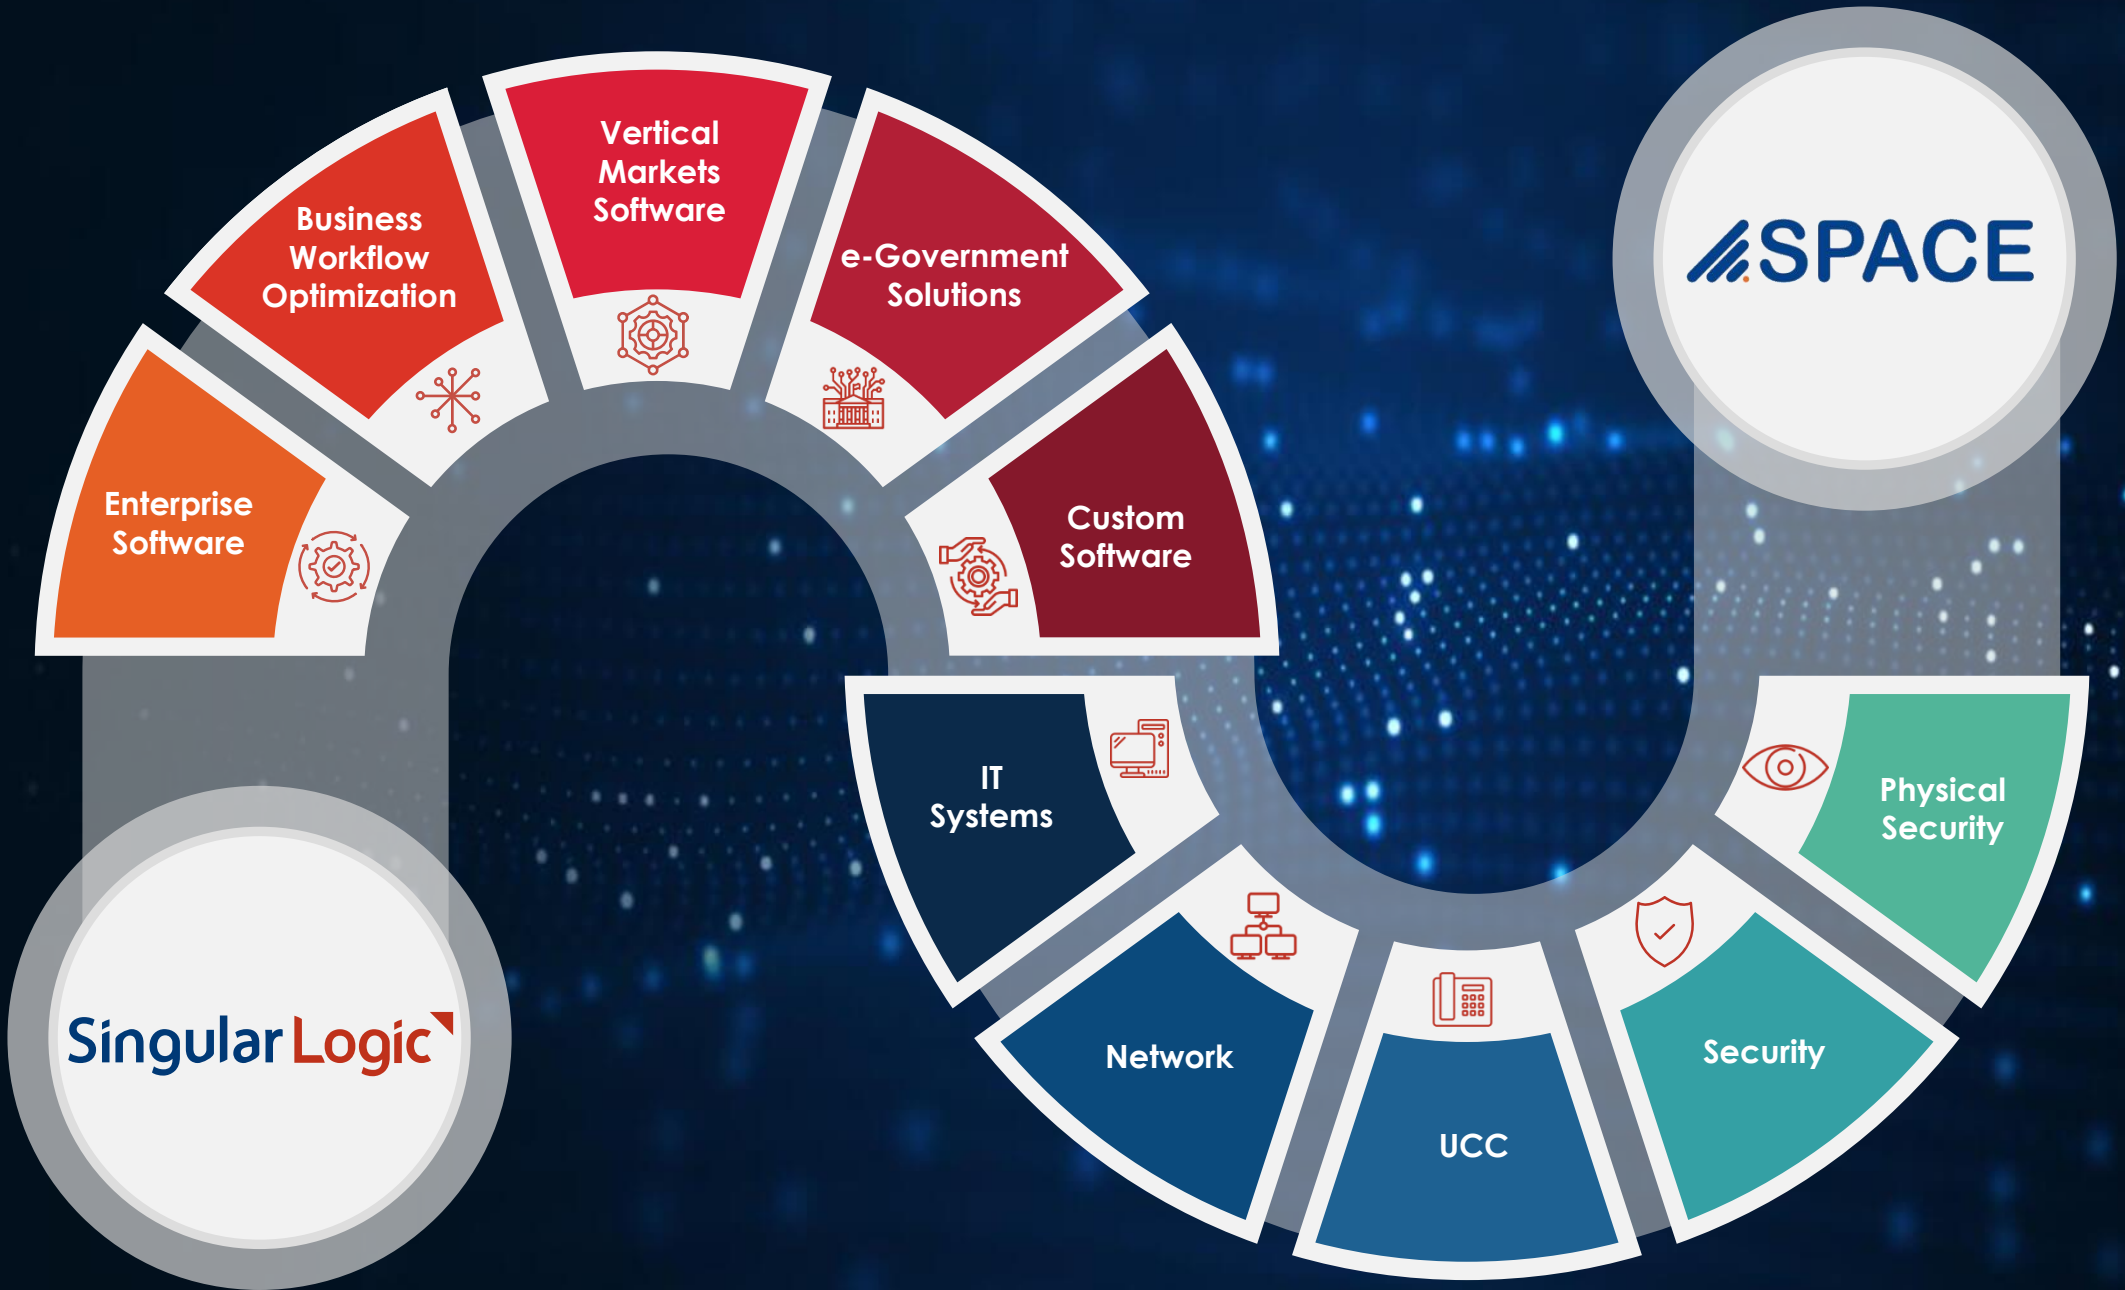

activating your digital success

SPACE

GROUP OF COMPANIES

SPACE

Singular Logic

activating your digital success

by providing holistic integrated hardware and software solutions
to simplify complexity and accelerate your business performance

Singular Logic

SPACE

**Business
Workflow
Optimization**

**Vertical
Markets
Software**

**e-Government
Solutions**

**Custom
Software**

**IT
Systems**

Network

UCC

Security

**Physical
Security**

**Enterprise
Software**

We are SingularLogic

SingularLogic is a leading Software Integrator that responds to digital transformation challenges by providing comprehensive enterprise software solutions and services, leading large Enterprises and the Public Sector towards the contemporary digital reality

Mission

SingularLogic is a Software Integrator that enables and supports the Greek Economy and Society to play a key role in a digitalized world.

Values

- ▼ Team Spirit
- ▼ Reliability
- ▼ Creativity
- ▼ Client Centricity
- ▼ Adaptability
- ▼ Flexibility