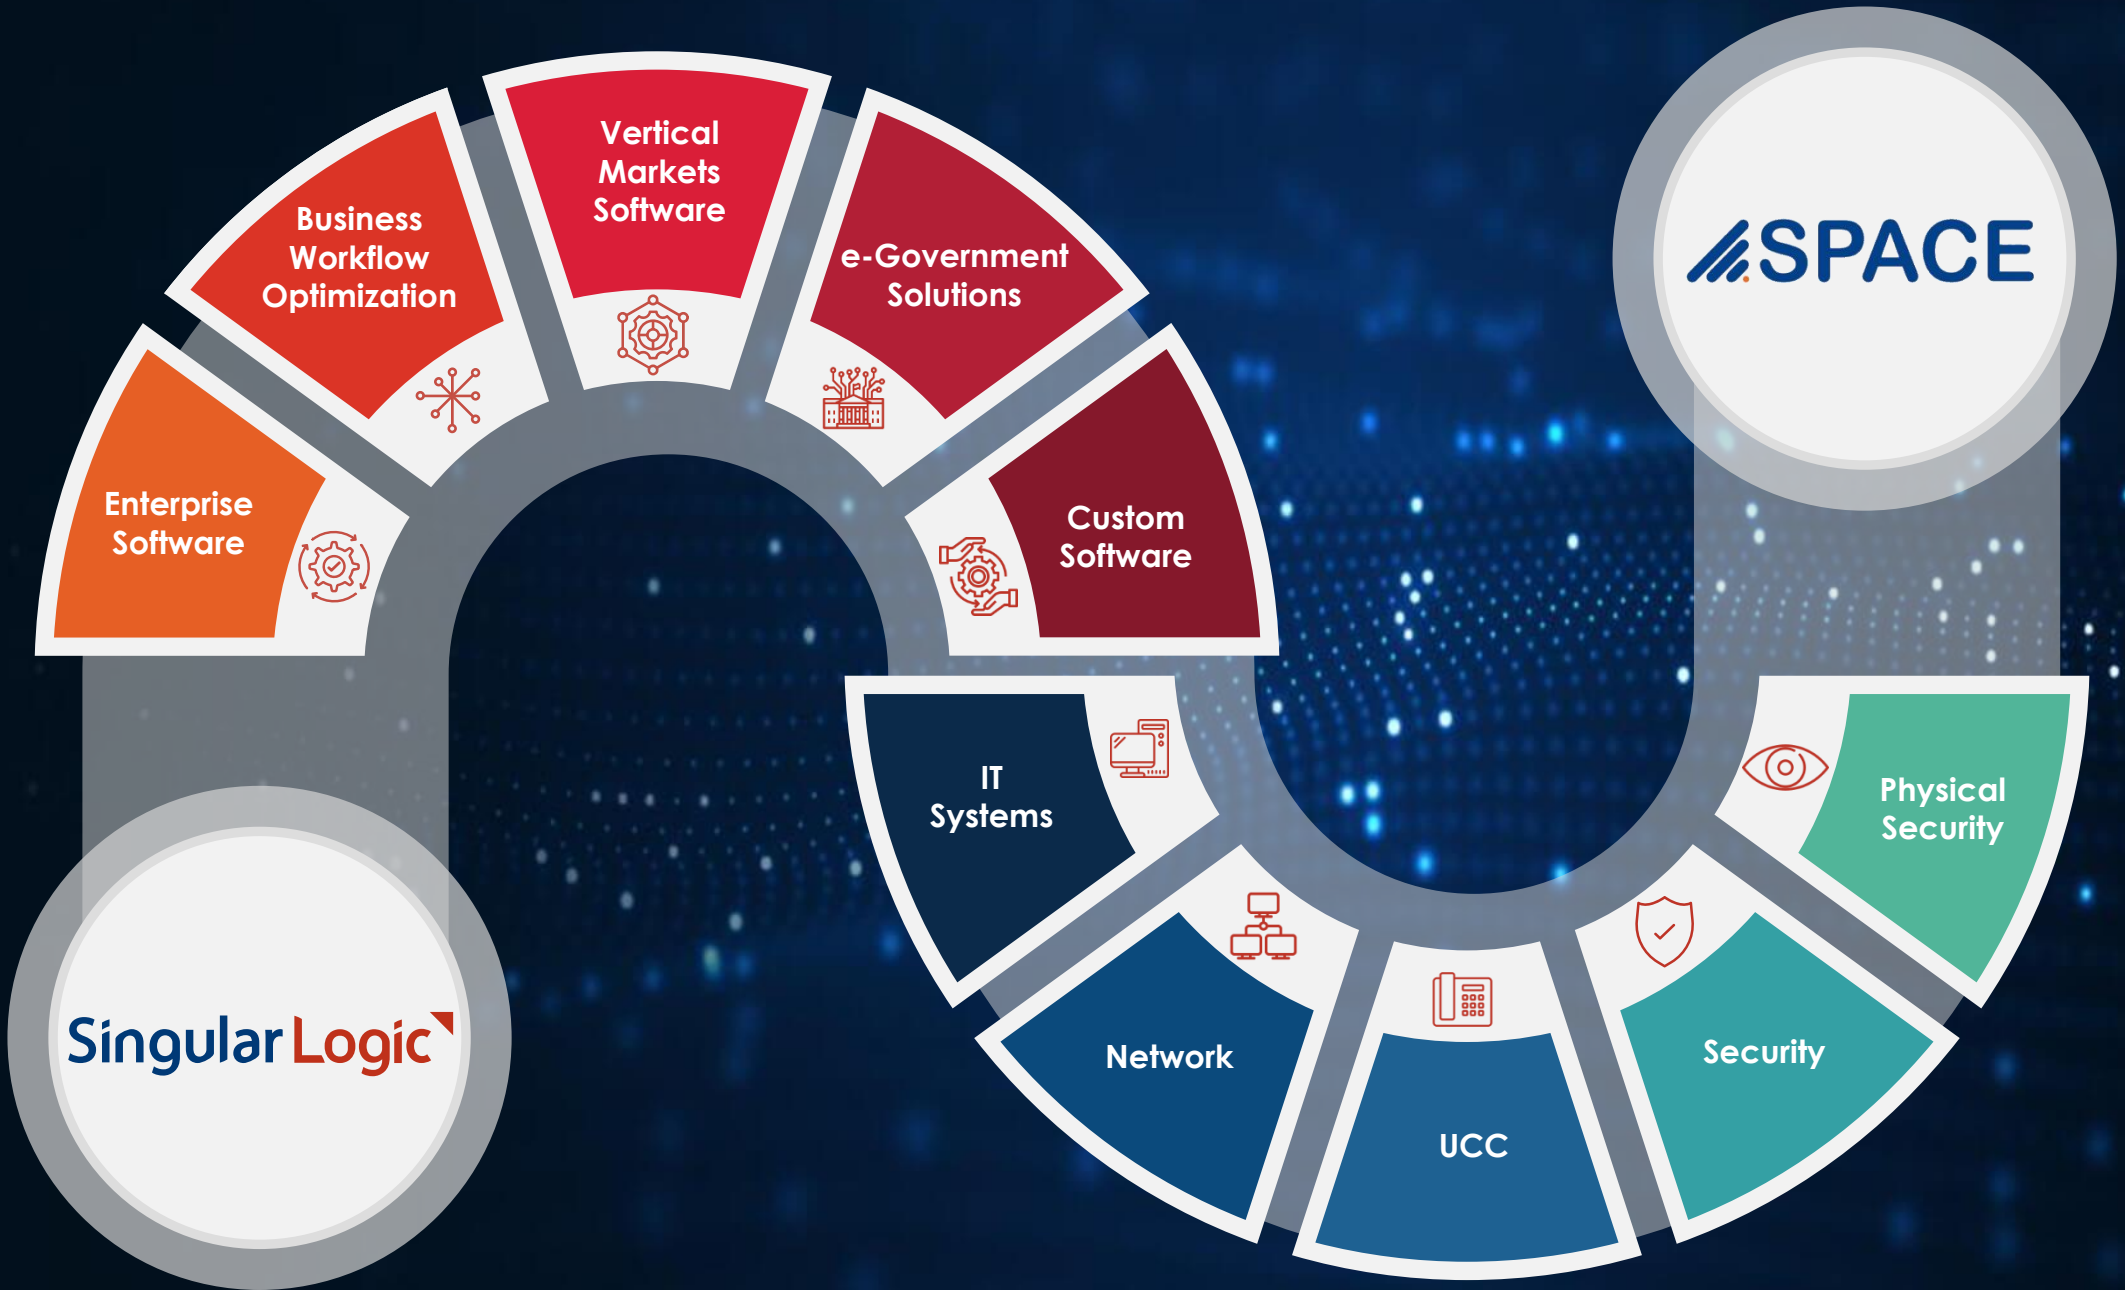

Singular Logic  
Member of Space Hell

activating your digital success

# SPACE

GROUP OF COMPANIES

**SPACE**

**Singular Logic**

activating your digital success

by providing holistic integrated hardware and software solutions  
to simplify complexity and accelerate your business performance

**Singular Logic**

**SPACE**

Business  
Workflow  
Optimization

Vertical  
Markets  
Software

e-Government  
Solutions

Custom  
Software

IT  
Systems

Network

## We are SingularLogic

SingularLogic is a leading Software Integrator that responds to digital transformation challenges by providing comprehensive enterprise software solutions and services, leading large Enterprises and the Public Sector towards the contemporary digital reality