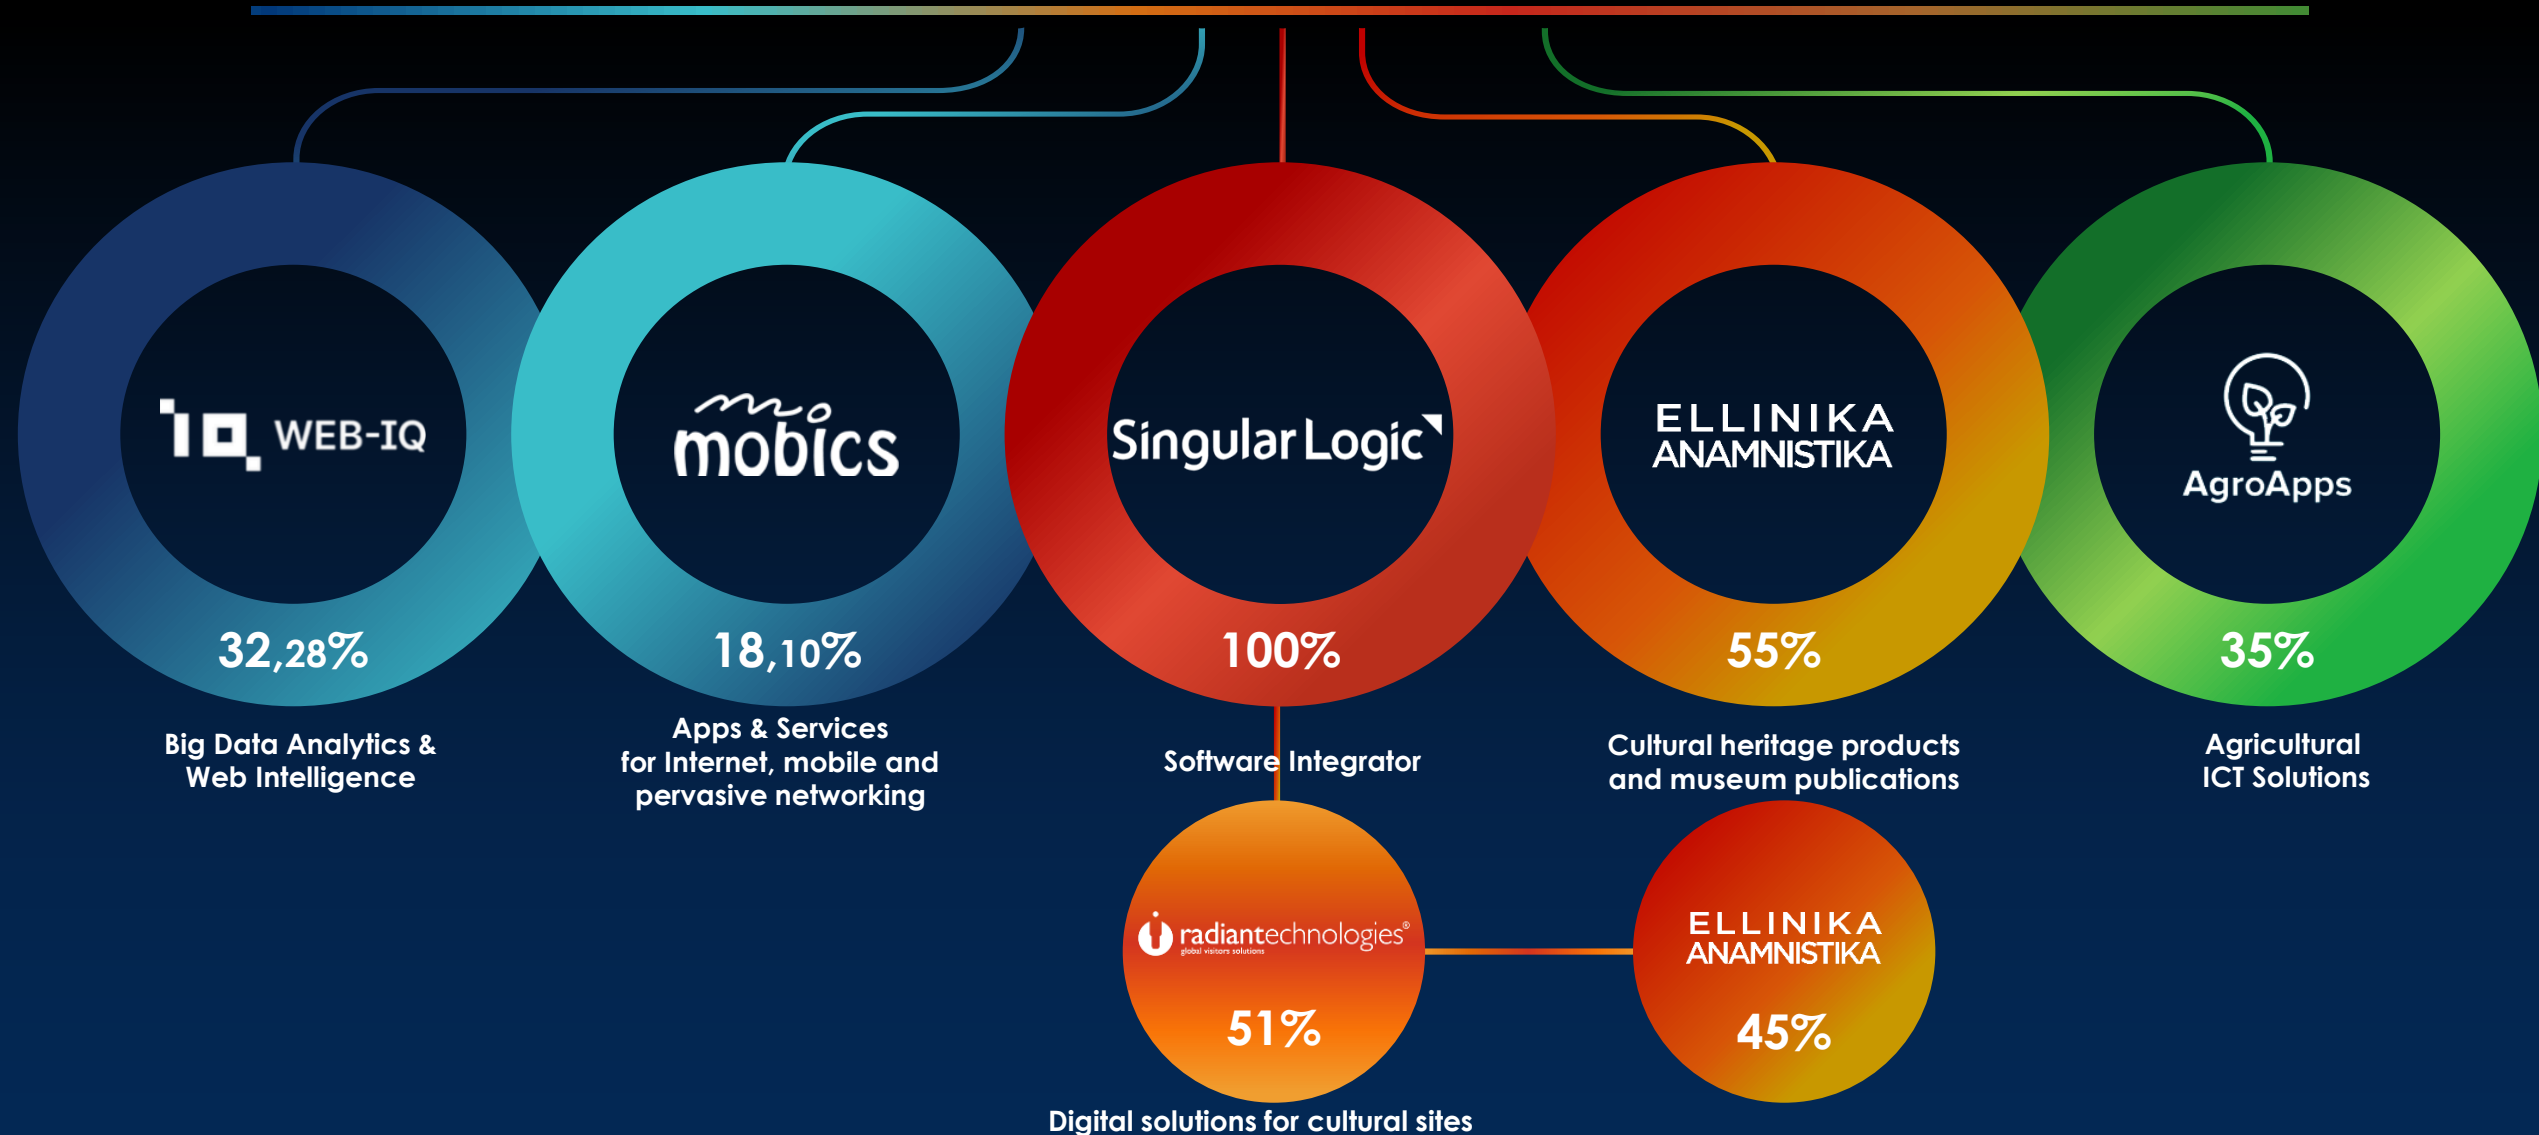

Singular Logic  
Member of Space Hell

activating your digital success

# SPACE

GROUP OF COMPANIES

**SPACE**

**Singular Logic**

activating your digital success

by providing holistic integrated hardware and software solutions  
to simplify complexity and accelerate your business performance

**Singular Logic**

**SPACE**

Business  
Workflow  
Optimization

Vertical  
Markets  
Software

e-Government  
Solutions

Custom  
Software

IT  
Systems

Network

## We are SingularLogic

SingularLogic is a leading Software Integrator that responds to digital transformation challenges by providing comprehensive enterprise software solutions and services, leading large Enterprises and the Public Sector towards the contemporary digital reality