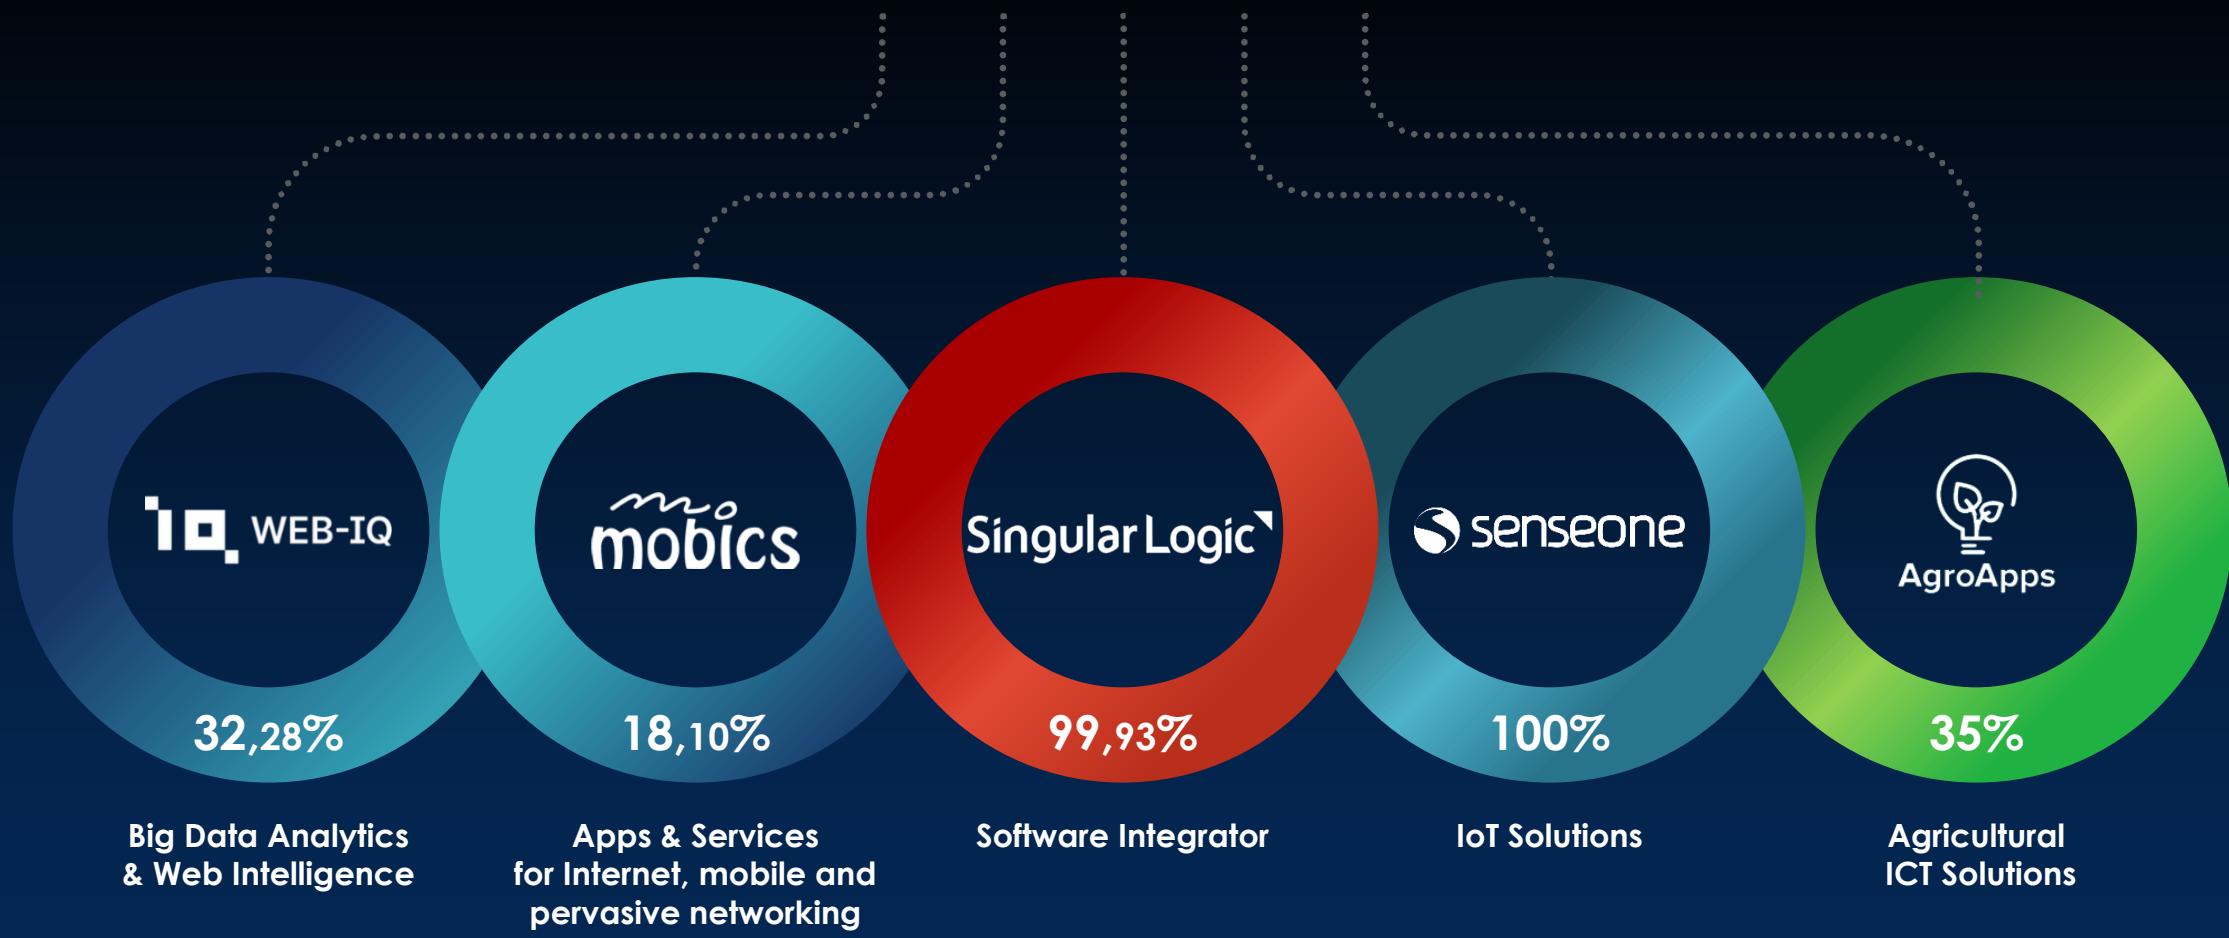

Singular Logic
Member of Space Hell

activating your digital success

SPACE

GROUP OF COMPANIES

SPACE

Singular Logic

activating your digital success

by providing holistic integrated hardware and software solutions
to simplify complexity and accelerate your business performance

Singular Logic

SPACE

Business
Workflow
Optimization

Vertical
Markets
Software

e-Government
Solutions

Custom
Software

IT
Systems

Network

UCC

Security

Physical
Security

We are SingularLogic

SingularLogic is a leading Software Integrator that responds to digital transformation challenges by providing comprehensive enterprise software solutions and services, leading large Enterprises and the Public Sector towards the contemporary digital reality

Mission

SingularLogic is a Software Integrator that enables and supports the Greek Economy and Society to play a key role in a digitalized world.

Values

- ▼ Team Spirit
- ▼ Reliability
- ▼ Creativity
- ▼ Client Centricity
- ▼ Adaptability
- ▼ Flexibility