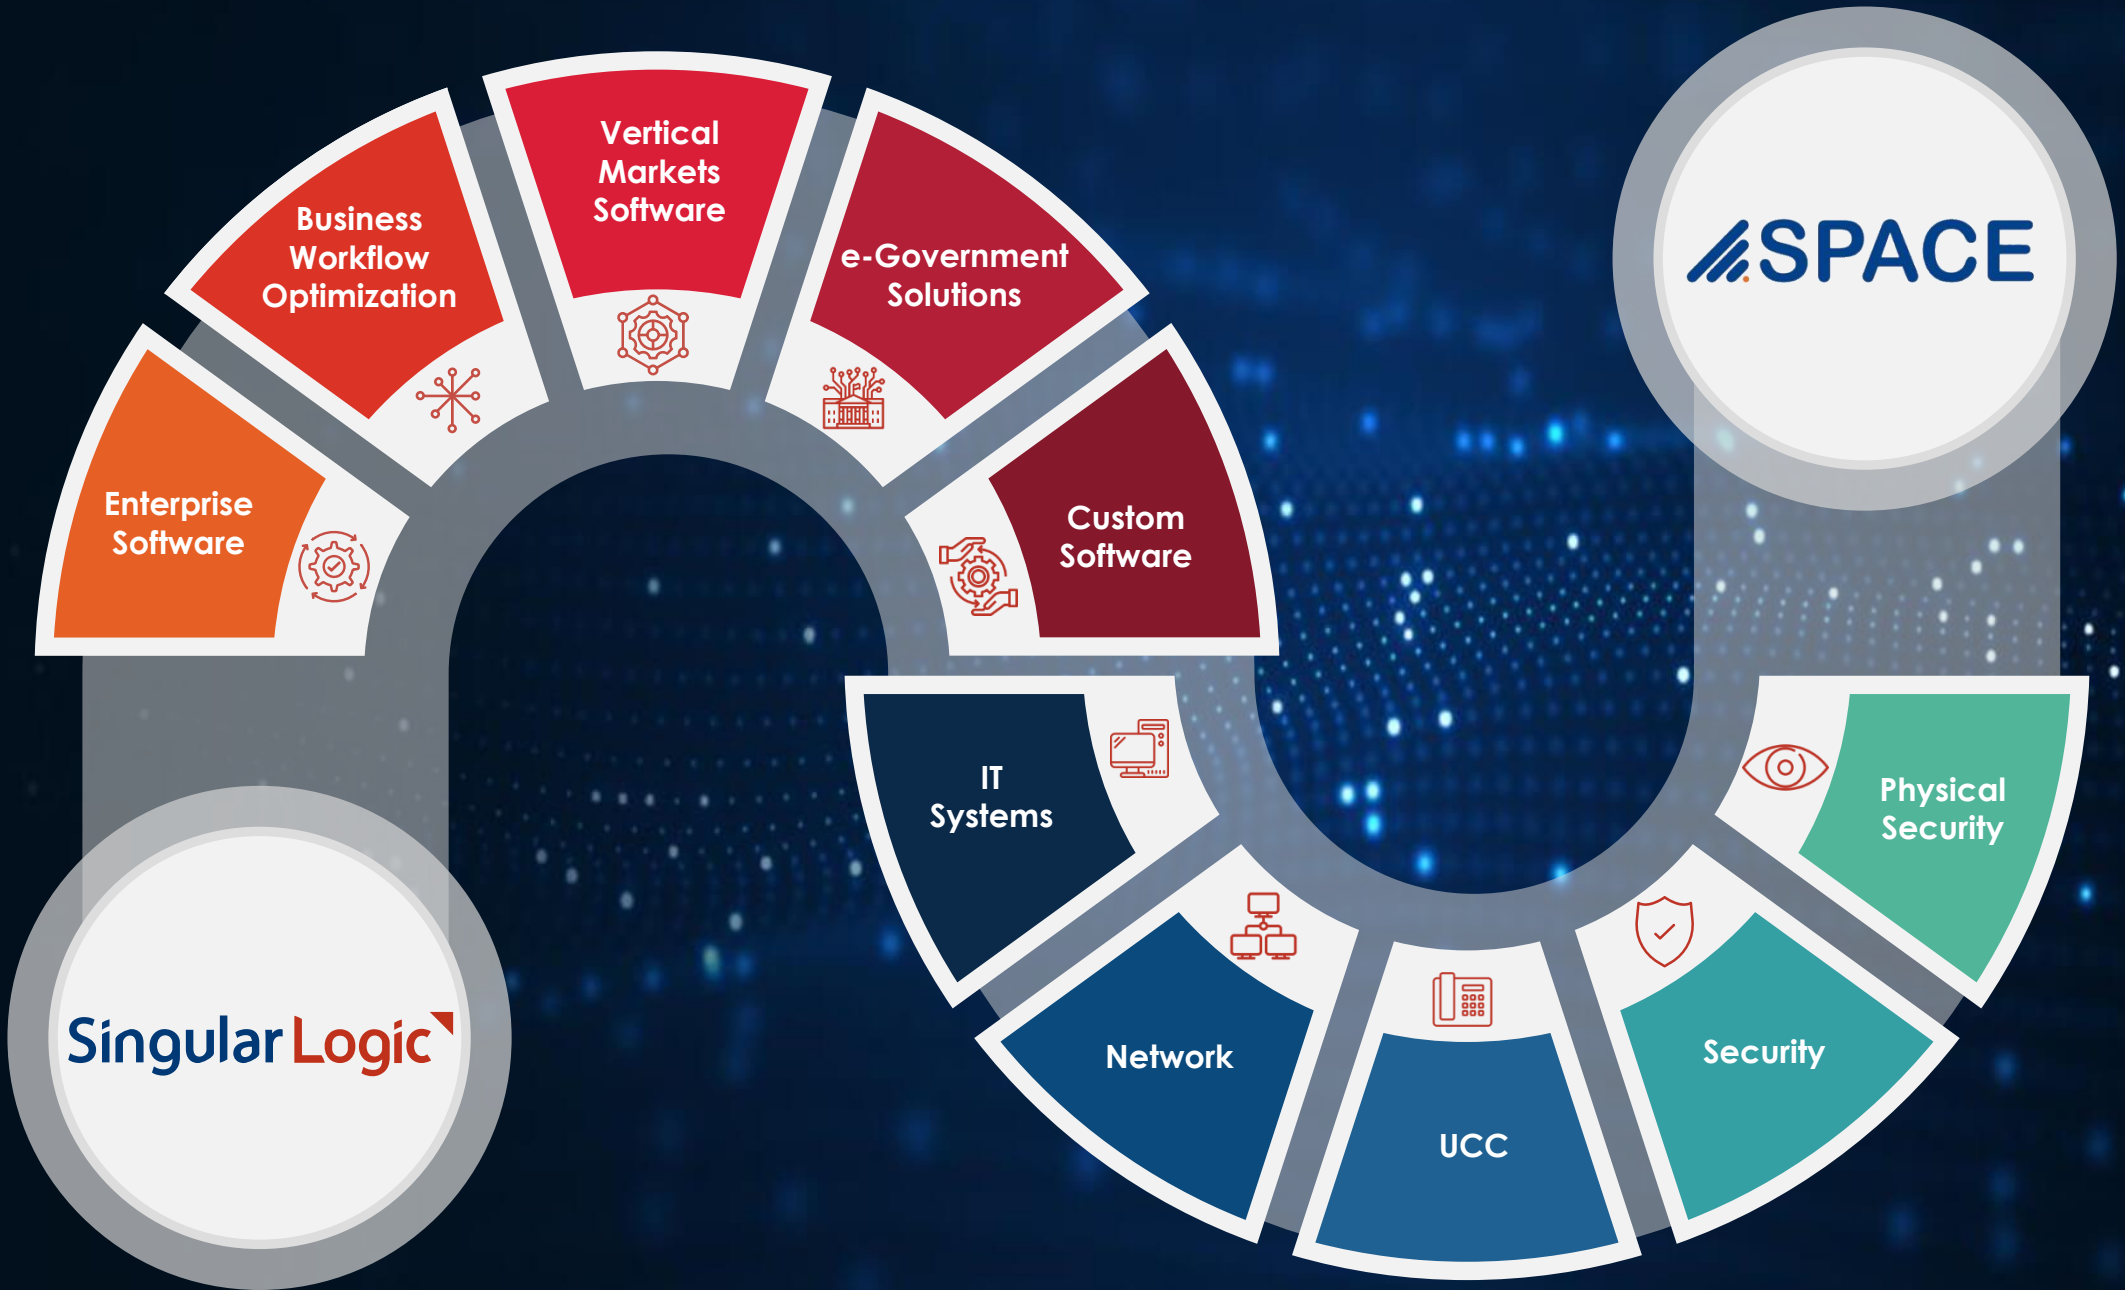

Singular Logic
Member of Space Hell

activating your digital success

SPACE

GROUP OF COMPANIES

SPACE

Singular Logic

activating your digital success

by providing holistic integrated hardware and software solutions
to simplify complexity and accelerate your business performance

Singular Logic

SPACE

Business
Workflow
Optimization

Vertical
Markets
Software

e-Government
Solutions

Custom
Software

IT
Systems

Network

UCC

Security

Physical
Security

We are SingularLogic

SingularLogic is a leading Software Integrator that responds to digital transformation challenges by providing comprehensive enterprise software solutions and services, leading large Enterprises and the Public Sector towards the contemporary digital reality

Mission

SingularLogic is a Software Integrator that enables and supports the Greek Economy and Society to play a key role in a digitalized world.

Values

- ▼ Team Spirit
- ▼ Reliability
- ▼ Creativity
- ▼ Client Centricity
- ▼ Adaptability
- ▼ Flexibility